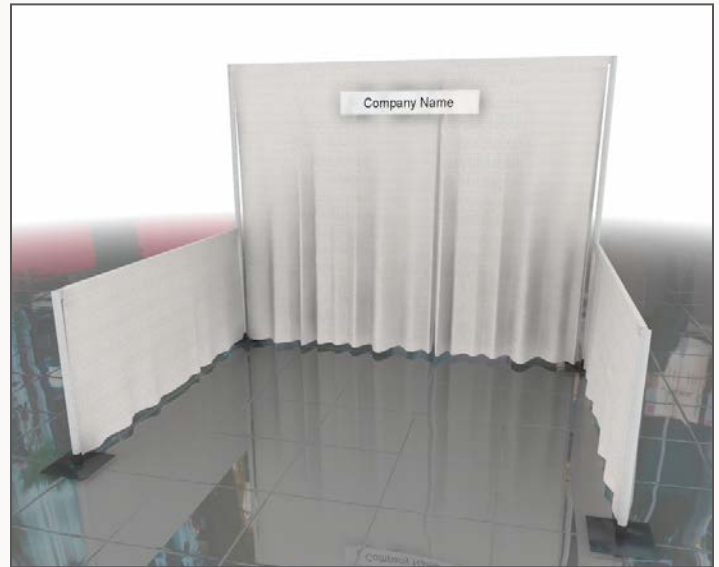

Show Information

Location

Fort Worth Convention Center
1201 Houston Street
Fort Worth, TX 76102

Exhibit Hall

Halls A, B, C

Booth Package

Each 10' x 10' Exhibitor Booth includes:

- 8' High Back Wall Drape
- 3' High Side Rail
- (1) Booth ID Sign (44"w x 7"h)

Show Colors

- Drapes – Gray
- Side Rails – Gray
- Aisle Carpet – Tuxedo
- Facility Hall Carpet – Concrete

The booth space is concrete. Floor covering is not required by Show Mgmt but may be ordered in this kit or at www.t3expo.com.

Exhibitor Move-in	Exhibit Hours	Dismantle/Move-out	Carrier Check-in
Wednesday, February 19 8:00 am – 6:00 pm	Thursday, February 20 8:30 am – 5:00 pm	Friday, February 21 5:00 pm – 9:00 pm	Saturday, February 22 By 10:00 am
–	Friday, February 21 8:30 am – 5:00 pm	Saturday, February 22 8:00 am – 12:00 pm	–

PLEASE NOTE: Hours are subject to change. Colors and style may vary upon availability.